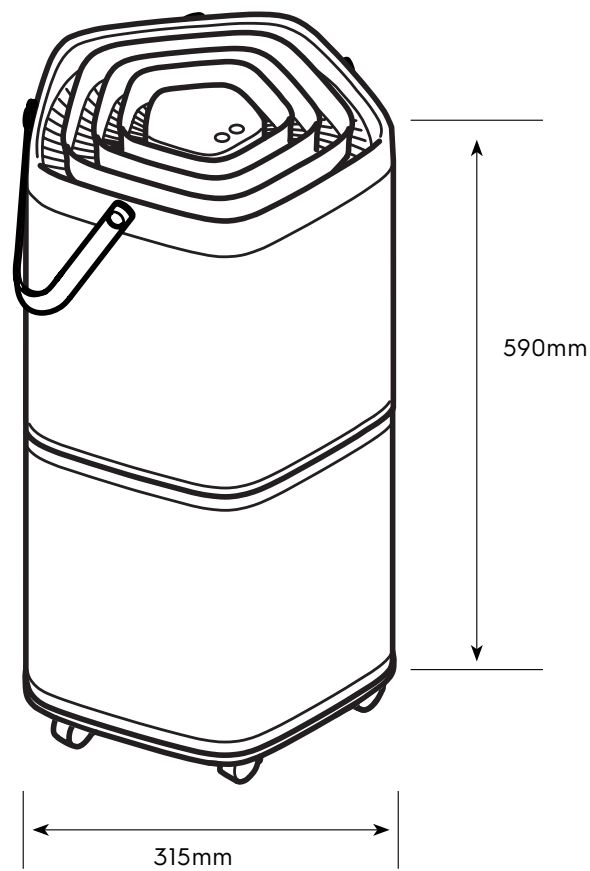

Dimension Guide

Air-purifier

Model:
PA91-406GY

Please note! Dimensions to be used as a guide only. All customers MUST refer to the user manual supplied with the product for detailed installation instructions.

© 2019 Electrolux Home Products Pty Ltd. E_DIM_PA91-406GY_Oct21